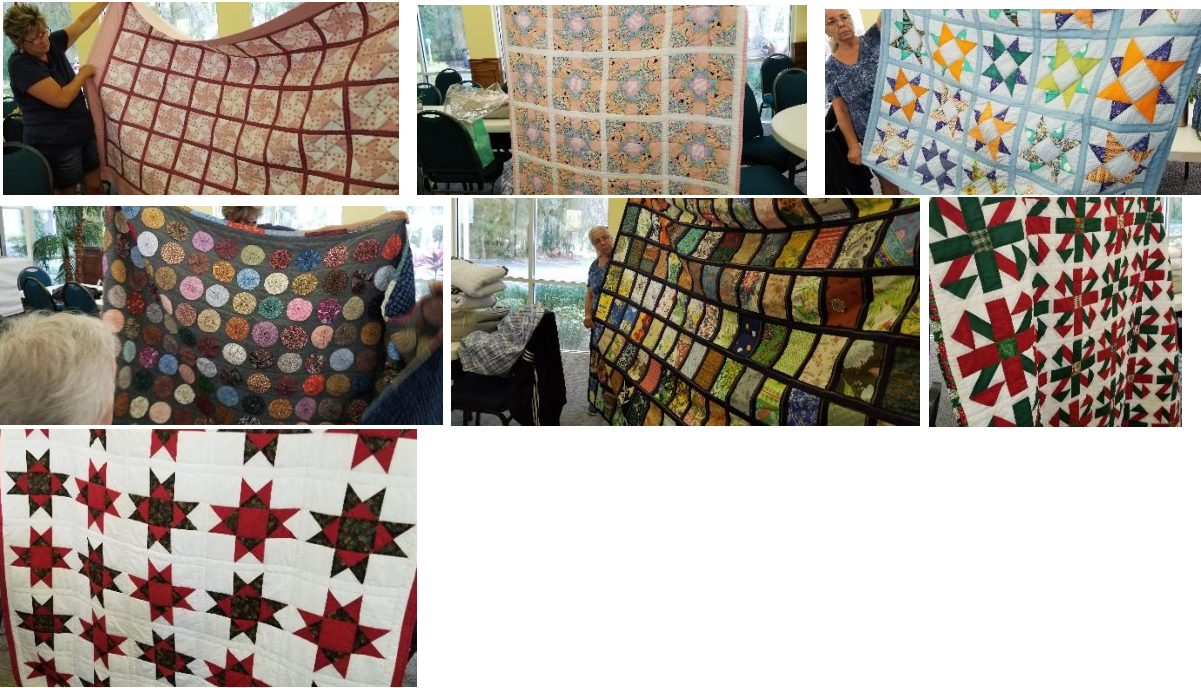

- Blue coverlet- $25.00 50"/60"
- Pink Baby quilt $25.00
- Pink, Rose & Mauve Twin Quilt $40.00
- Christmas Star- White Background $20.00 64"/74"
- Multi Patchwork scrappy quilt $30.00 56"/74"
- Pine cone red green white $30.00 77"/64"
- Gray Circle yo yos twin $30.00 54"/98"
- Rust Pinwheel $20.00 51"/58"
- Gray, Black, Blue geometric $25.00 66"/66"
- Polish desc windowpane $50.00 111"/72"